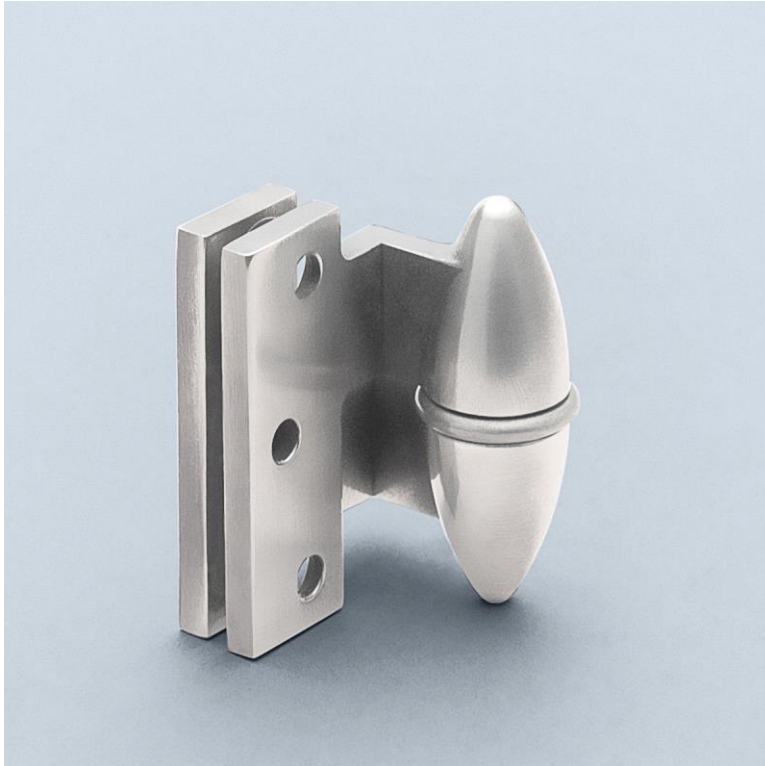

H . T H E O P H I L E

SINCE 1882

► **HINGE HT0524 - HINGE WASHER HT2513**

The HT0524 is a premium olive-knuckle cabinet hinge with a fixed stainless steel pin. The leaf geometry accommodates overlay cabinet door installations. Shown here with round washer HT2513. Other washer designs are also available.

LEAF HT.	WIDTH	KNUCKLE	LEAF
1-1/2"	1"	1/2"	1/8"