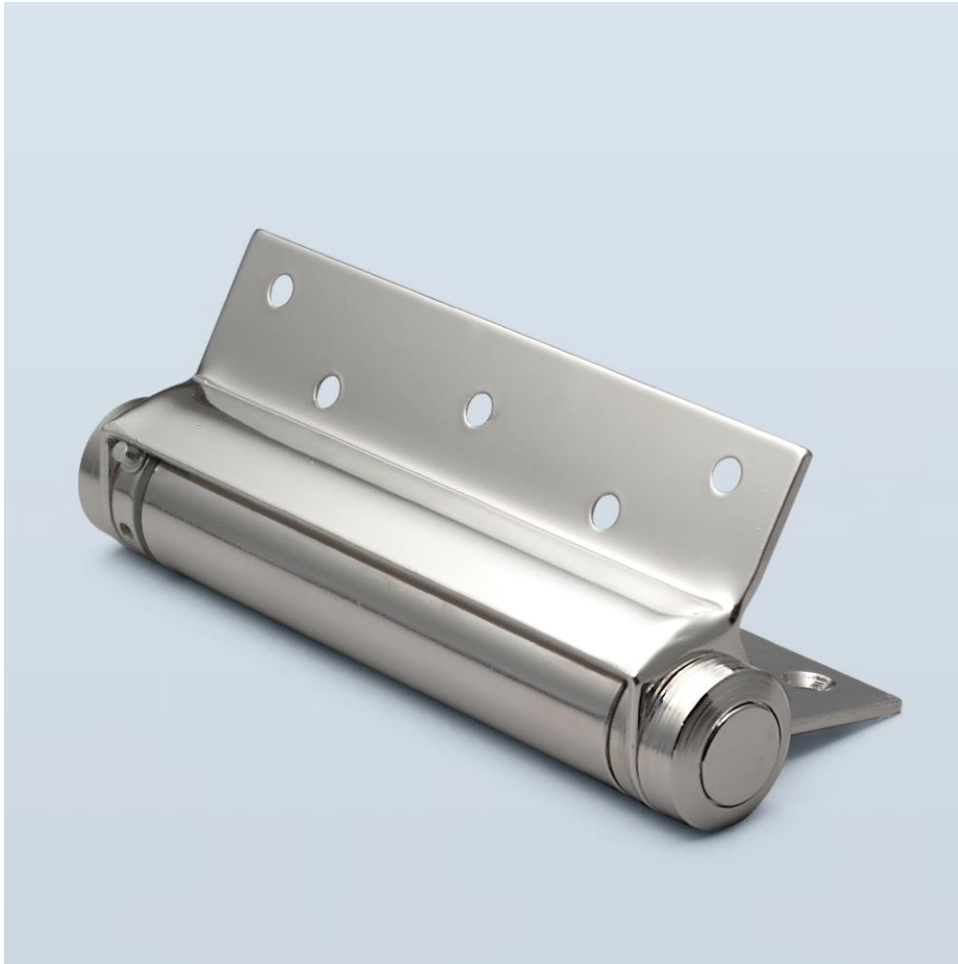

H . T H E O P H I L E

SINCE 1882

► **HINGE HT0816**

This HT0816 single-acting spring hinge is UL-listed for self-closing doors and fire door applications. Non-handed and produced from steel. Also available with classic ball-tip finial. Available in a number of sizes with leaf heights ranging from 3" to 7" tall. Please contact for additional spring hinge configurations.