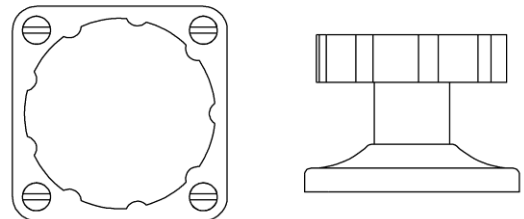

► THUMBTURN HT1109 - BACKPLATE HT3190v

The HT1109 Edwardian period thumbturn is both functional and graphic.

See HT3190v for additional backplate information.

THUMBTURN	BACKPLATE	PROJECTION
1" diameter	1-1/8" square	13/16"