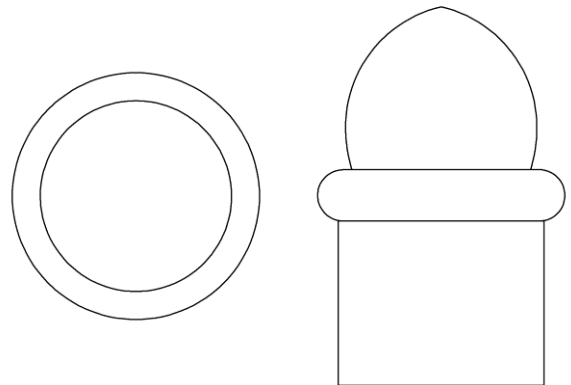

► DOOR STOP HT1994

The HT1994 doorstop is a cylindrical, floor-mounted design with a rounded conical top. The rubber bumper is available in black and gray.

The doorstop is available in custom finishes to coordinate with project requirements.

DIAMETER	PROJECTION	BUMPER HT.
1-1/2"	2-5/16"	1-3/16"