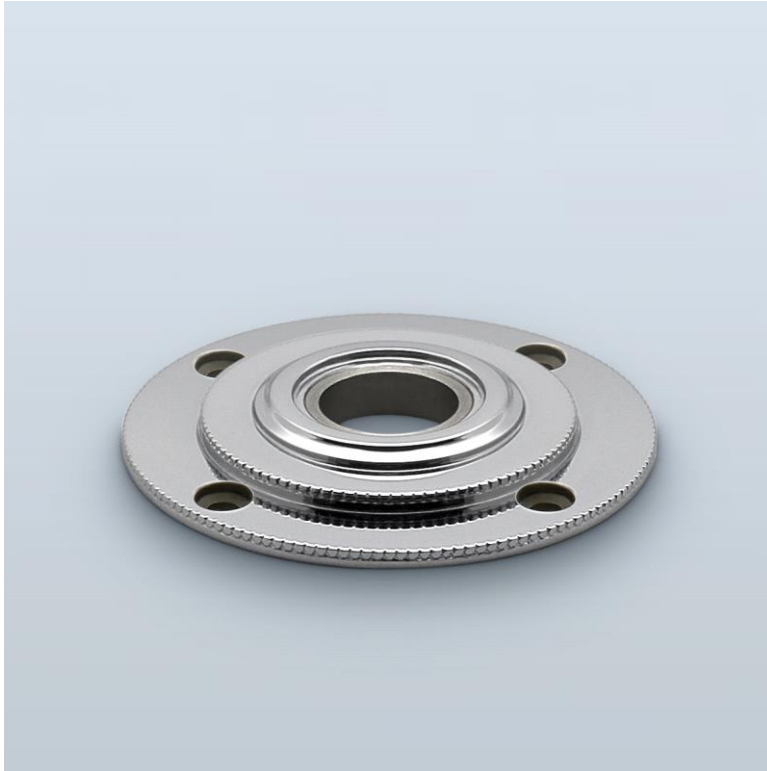

H . T H E O P H I L E

SINCE 1882

► **BACKPLATE HT3091v**

The HT3091v rosette features a delicate half-beaded perimeter as well as stepped detailing and visible screws. Available in a range of sizes to coordinate with knobs, levers, and cabinet pulls. Backplate thicknesses may vary based on handle selection.

Mfg: HT3091v