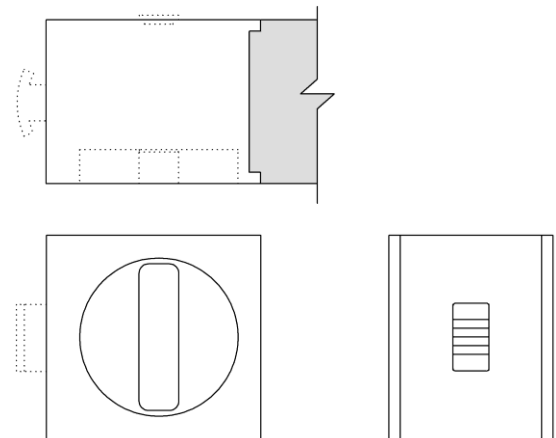

► CUFF HT3632

From H. Theophile's unique line of door cuffs, the HT3632 is a minimally-sized auxiliary deadbolt for 1-3/4" thick pocket doors.

HEIGHT	WIDTH	THICKNESS
2-1/4"	2-3/8"	1-3/4"