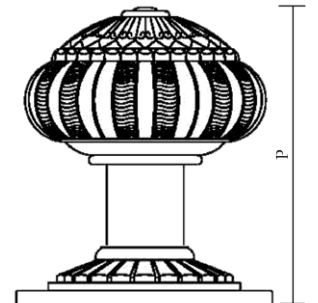

H . T H E O P H I L E

SINCE 1882

► **KNOB HT4048 - BACKPLATE HT3090**

This highly decorative knob and rosette are based on designs by Robert Adam. Like the original, the classical and foliate details are hand-chased.

See HT3090 for additional backplate information.

KNOB	BACKPLATE	PROJECTION (P)
1-7/8" diameter	2" diameter	2-1/4"