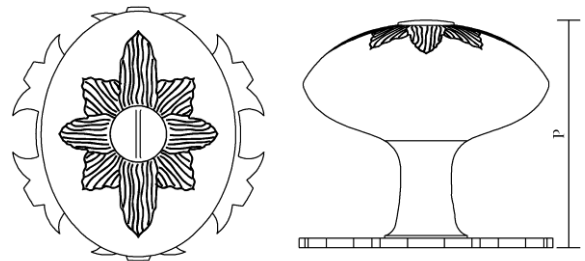

► **KNOB HT4057 - BACKPLATE HT3057**

This replica of a knob from Kew Palace is notable for its hand-chased decorative detail.

The rosette with foliate embellishments is also engraved. See HT3057 for additional backplate information.

KNOB	L x W	BACKPLATE	PROJECTION (P)
2-3/8" x 1-7/8"		2-1/2" diameter	2-1/4"