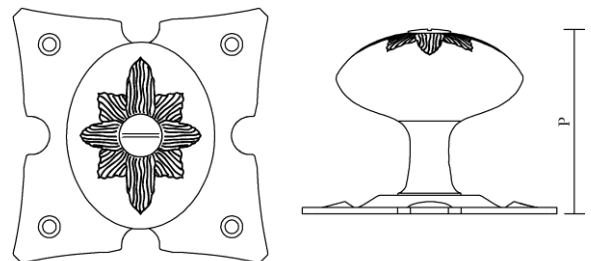

► **KNOB HT4057 - BACKPLATE HT3121**

This replica of a knob from Kew Palace is notable for its hand-chased decorative detail.

The oversized escutcheon recalls medieval forms. See HT3121 for additional backplate information.

KNOB	L x W	BACKPLATE	PROJECTION (P)
2-3/8" x 1-7/8"	3-1/4" square	2-3/8"	