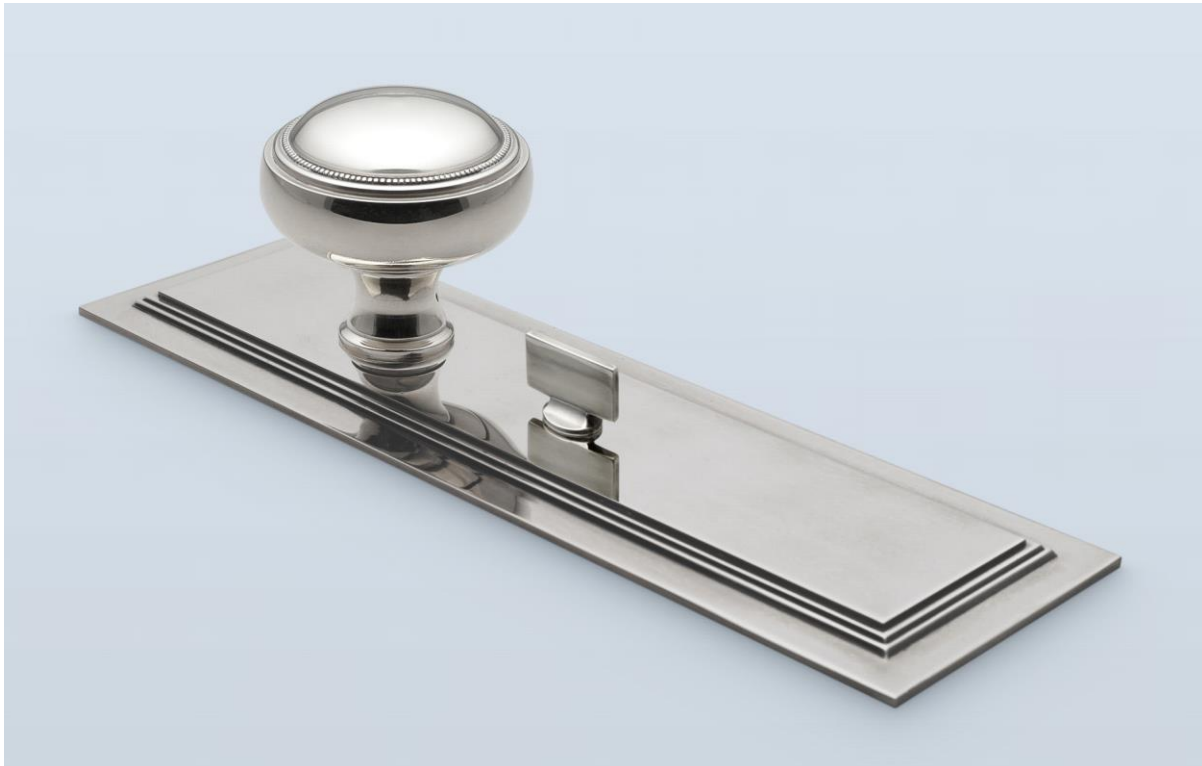

H . T H E O P H I L E

SINCE 1882

► **KNOB HT4067b - BACKPLATE HT3240**

The HT4067b Georgian knob is a classic design whose central dome is set off by fine beaded detail.

Shown here with an oversized backplate with complementary neoclassical, stepped detail. See HT3240 for additional backplate information.

See HT9074 for coordinating cabinet sizes of this knob.

KNOB	BACKPLATE L x W	PROJECTION (P)
2-1/2" diameter	10" x 3"	2-9/16"