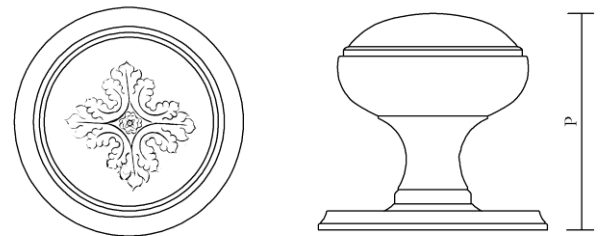

H . T H E O P H I L E

SINCE 1882

► **KNOB HT4074m - BACKPLATE HT3015**

The HT4074m, a stylized Georgian knob, is shown here with its generous dome embellished with a delicate hand-chased foliate motif. Custom engraved designs are available.

See HT3015 for additional backplate information.

See HT9074m for coordinating cabinet sizes of this knob.

KNOB	BACKPLATE	PROJECTION (P)
2-1/2" diameter	3" diameter	2-13/16"