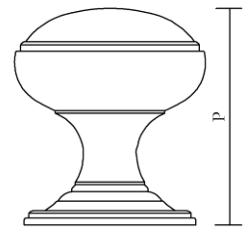

H . T H E O P H I L E

SINCE 1882

► **KNOB HT4074m - BACKPLATE HT3017**

The HT4074m, a stylized Georgian knob, is shown here with its generous dome embellished with a delicate hand-chased foliate motif. Custom engraved designs are available.

See HT3017 for additional backplate information.

See HT9074m for coordinating cabinet sizes of this knob.

KNOB	BACKPLATE	PROJECTION (P)
2-1/2" diameter	2-1/4" diameter	2-7/8"