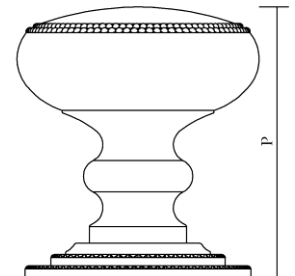

H . T H E O P H I L E

SINCE 1882

► **KNOB HT4095 - BACKPLATE HT3091**

The HT4095 is a classic Regency knob with a fine row of double beading on its face.

See HT3091 for additional backplate information.

KNOB	BACKPLATE	PROJECTION (P)
2-1/8" diameter	2" diameter	2-7/16"