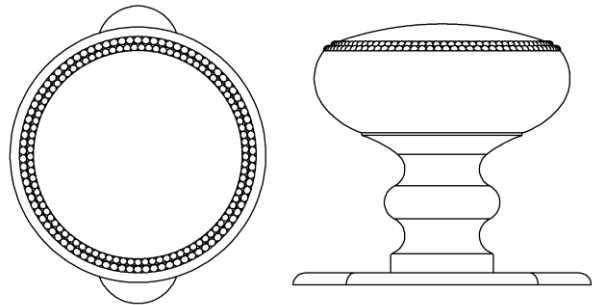

H . T H E O P H I L E

SINCE 1882

► **KNOB HT4095 - BACKPLATE HT3231**

The HT4095 is a classic Regency knob with a fine row of double beading on its face.

See HT3231 for additional backplate information.

KNOB	BACKPLATE L x W	PROJECTION
2-1/8" diameter	2-1/2" x 1-3/4"	2-1/4"