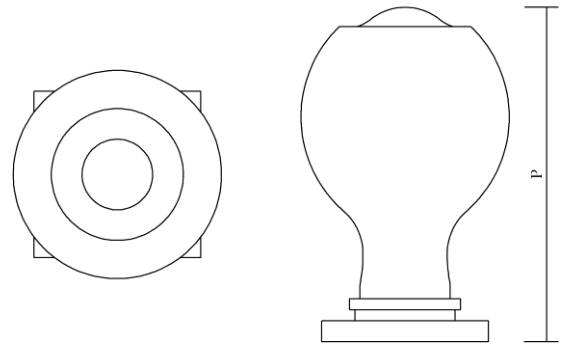

► **KNOB HT4118 - BACKPLATE HT3098**

The HT4118 knob is an elegant and soft form well suited for both modern and traditional interiors.

See HT3098 for additional backplate information.

KNOB	BACKPLATE	PROJECTION (P)
1-7/8" diameter	1-1/2" square	3"