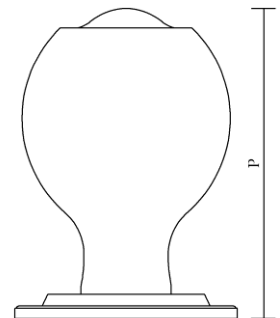

► **KNOB HT4118 - BACKPLATE HT3236**

The HT4118 knob is an elegant and soft form well suited for both modern and traditional interiors.

See HT3236 for additional backplate information.

KNOB	BACKPLATE	PROJECTION (P)
1-7/8" diameter	2" square	1-13/16"