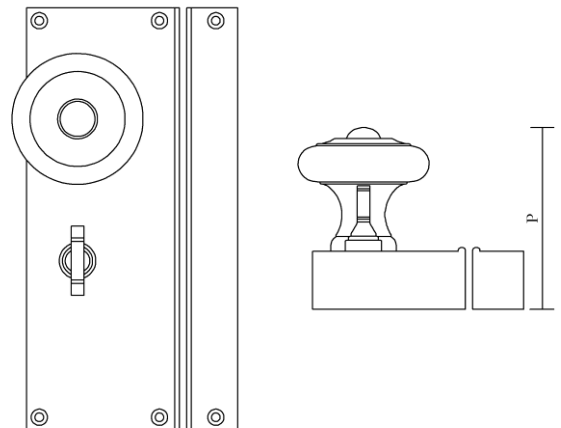

H . T H E O P H I L E

SINCE 1882

► **KNOB HT4133 - LOCKSET HT9339**

This Classical Revival knob has refined proportions and crisp detail. Shown here with the HT9339 rim lock.

See HT9339 for additional rim lock information.

KNOB	BACKPLATE L x W	PROJECTION (P)
2-1/4" diameter	7-1/4" x 2-5/8"	3-3/16"