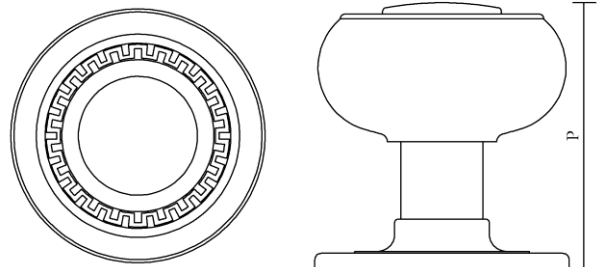

H . T H E O P H I L E

SINCE 1882

► **KNOB HT4140 - BACKPLATE HT3042v**

A handsome neoclassical design, the HT4140 knob is notable for its bold perimeter detail and impressive weight. The Greek key motif achieves its depth and crispness from hand chasing.

See HT3042v for additional backplate information.

KNOB	BACKPLATE	PROJECTION (P)
2-1/2" diameter	2-9/16" diameter	2-11/16"