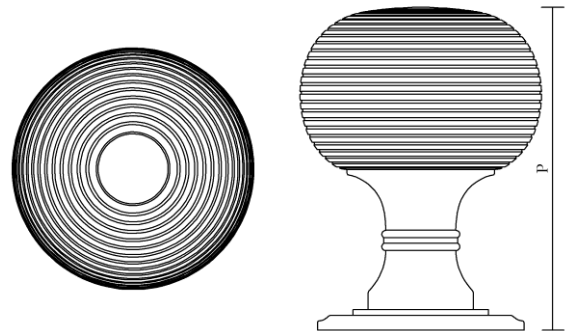

► **KNOB HT4207 - BACKPLATE HT3229**

The HT4207 is a classic ringed knob with a decorative band on its shaft.

See HT3229 for additional backplate information.

KNOB	BACKPLATE	PROJECTION (P)
2-1/16" diameter	1-3/4" diameter	2-3/4"