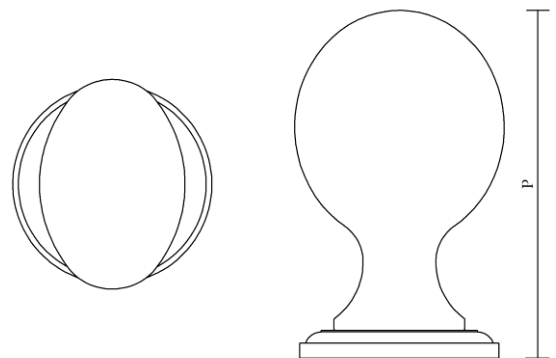

► **KNOB HT4212 - BACKPLATE HT3243**

The HT4212 Edwardian knob, an unusual, attenuated oval shape, was often used by Lutyens in his interiors. The knob is shown with the HT3243 rosette, an elegant collar whose decorative detail contrasts with the smooth knob.

See HT3243 for additional backplate information.

KNOB	L x W	BACKPLATE	PROJECTION (P)
1-13/16" x 1-1/4"		1-3/4" diameter	3"