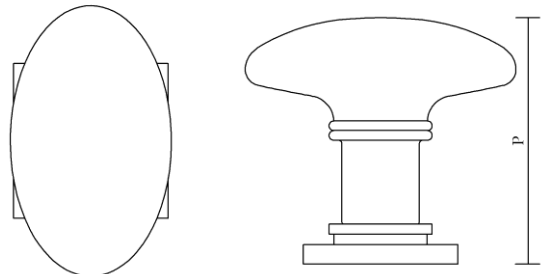

► **KNOB HT4330 - BACKPLATE HT3098**

The HT4330 is a stylized egg knob typical of pre-war New York. The slightly elongated and flattened egg and ribbed shaft are period detail which give the knob a comfortable hand.

See HT3098 for additional backplate information.

KNOB	L x W	BACKPLATE	PROJECTION (P)
2-5/8" x 1-9/16"		1-1/2" square	2-3/8"