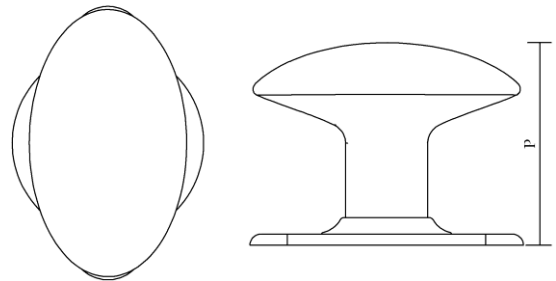

► **KNOB HT4331 - BACKPLATE HT3231**

The HT4331 egg knob with its stylized profile is cast from a 19th-century original. The egg knob works equally well in both traditional and modern interiors.

See HT3231 for additional backplate information.

KNOB	L x W	BACKPLATE L x W	PROJECTION (P)
2-1/2" x 1-1/2"	2-1/2" x 1-3/4"	1-7/8"	