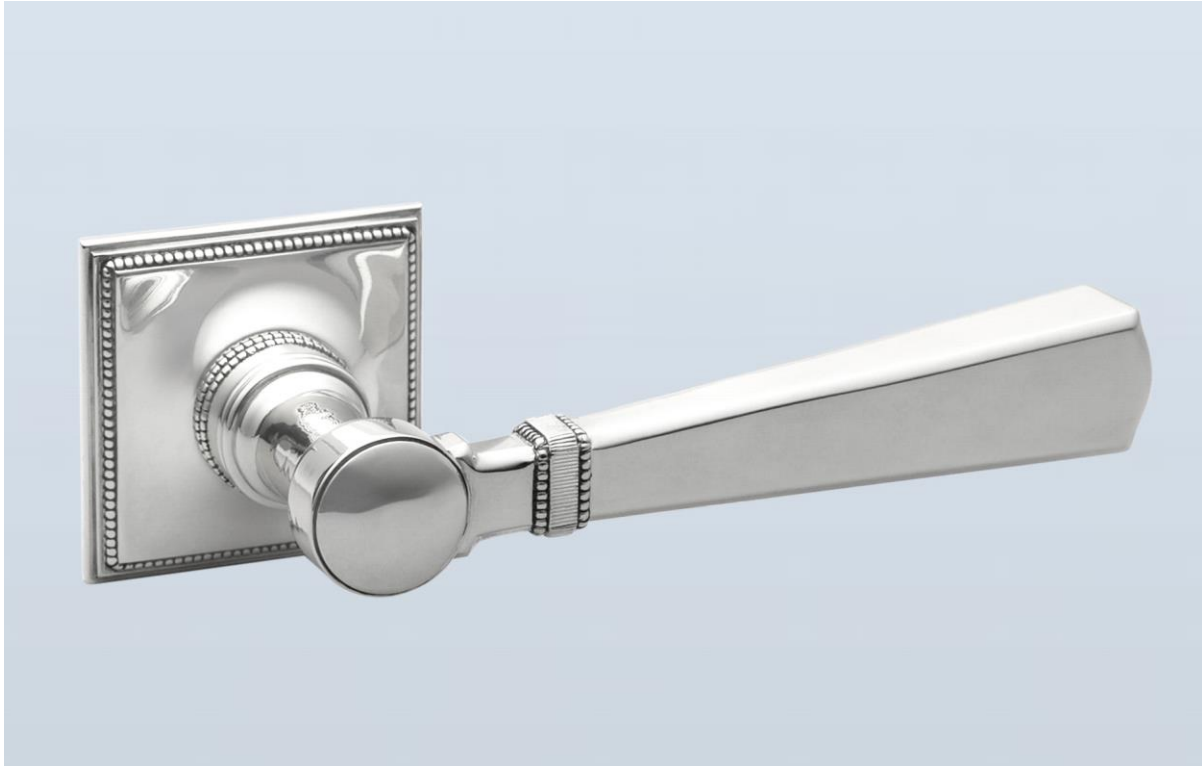

H . T H E O P H I L E

SINCE 1882

► LEVER HT6020 - BACKPLATE HT3008b

The HT6020 lever is an unusual neoclassical design based on 18th century models. The handle face is elaborated with beaded and knurled decorative motifs.

See HT3008b for additional backplate information.

LEVER LENGTH	BACKPLATE	PROJECTION
4-1/2" overall	2" square	2-1/4"