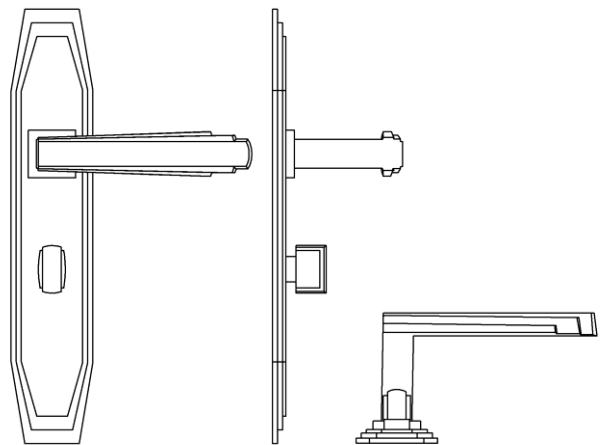

H . T H E O P H I L E

SINCE 1882

► LEVER HT6033 - BACKPLATE HT3024

An elegant period design, the HT6033 Deco lever is paired with a complementary backplate.

See HT3024 for additional backplate information.

LEVER LENGTH	BACKPLATE L x W	PROJECTION
3-7/8" overall	8" x 1-1/2"	2-3/8"