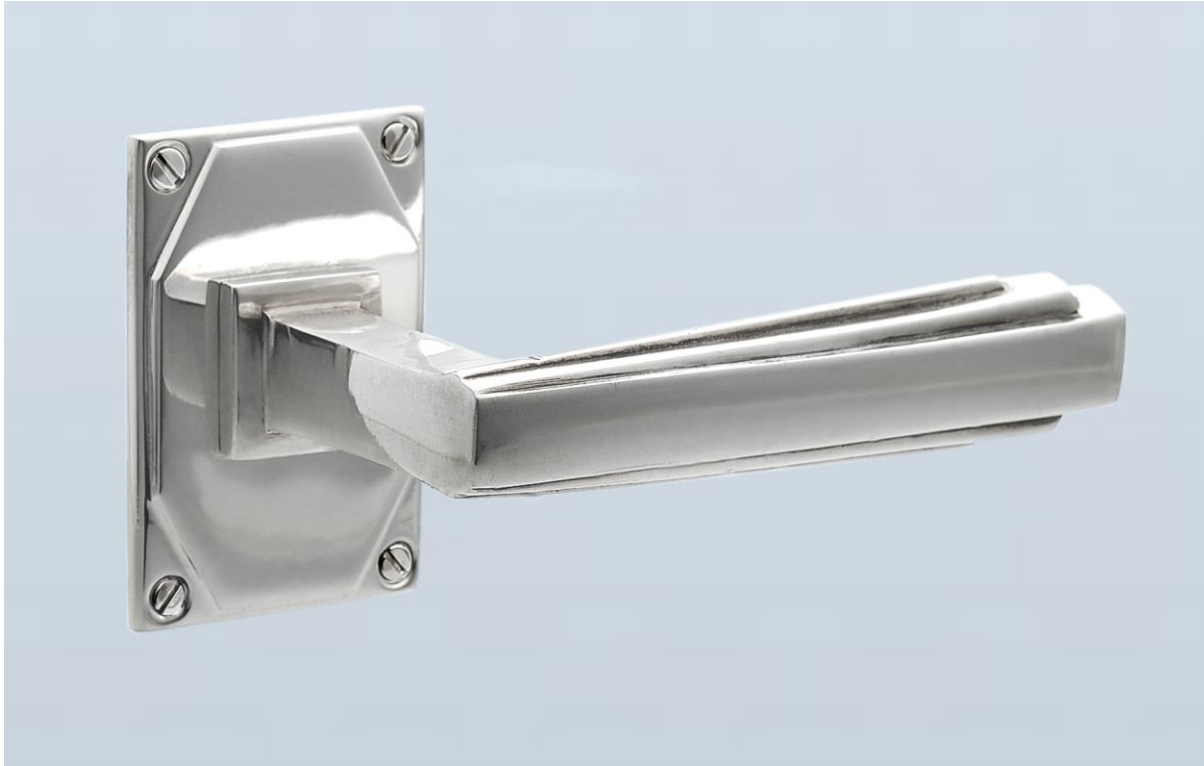

H . T H E O P H I L E

SINCE 1882

► LEVER HT6033 - BACKPLATE HT3198v

The HT6033 is exemplified Art Deco style with its fanned and faceted handle details.

See HT3198v for additional backplate information.

LEVER LENGTH	BACKPLATE L x W	PROJECTION
3-7/8" overall	2-1/2" x 1-5/8"	2-5/16"