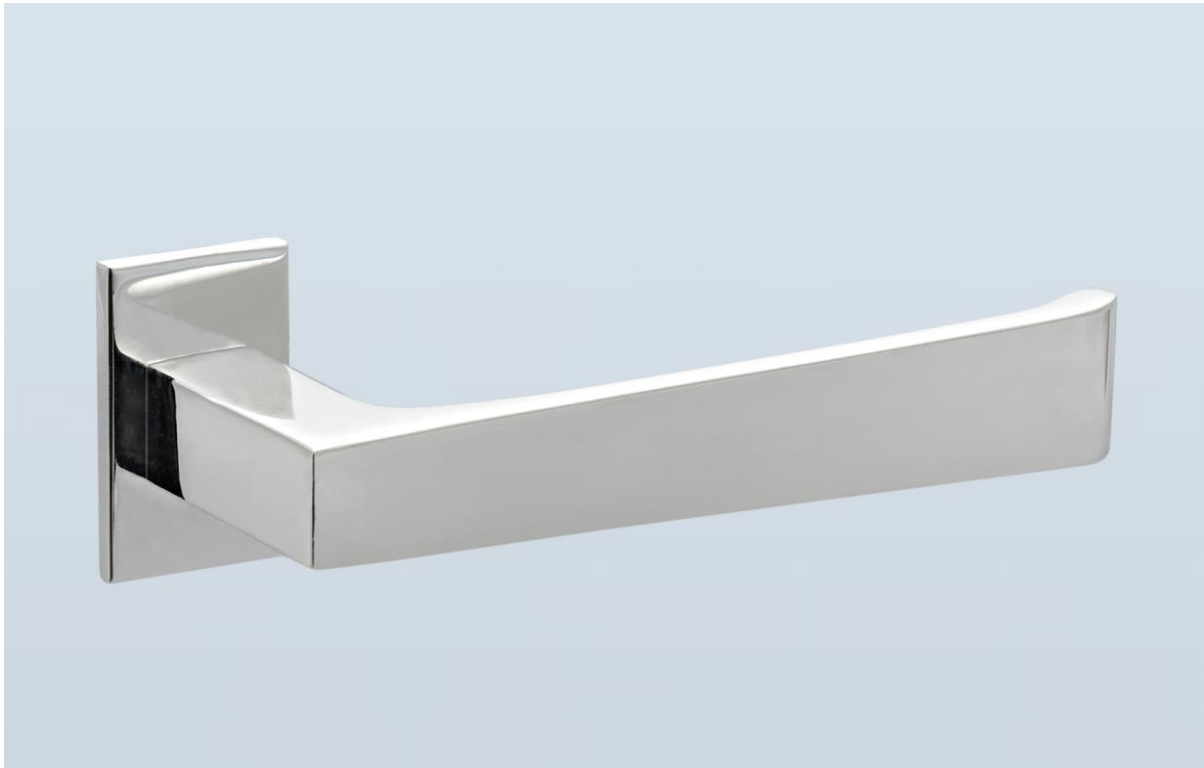

H . T H E O P H I L E

SINCE 1882

► LEVER HT6038 - BACKPLATE HT3100

The diminutive HT6038 lever follows the stylistic mandate of the 1930s - simple, functional, and elegant.

See HT3100 for additional backplate information.

LEVER LENGTH	BACKPLATE L x W	PROJECTION
4" overall	1-1/2" x 1"	1-5/8"