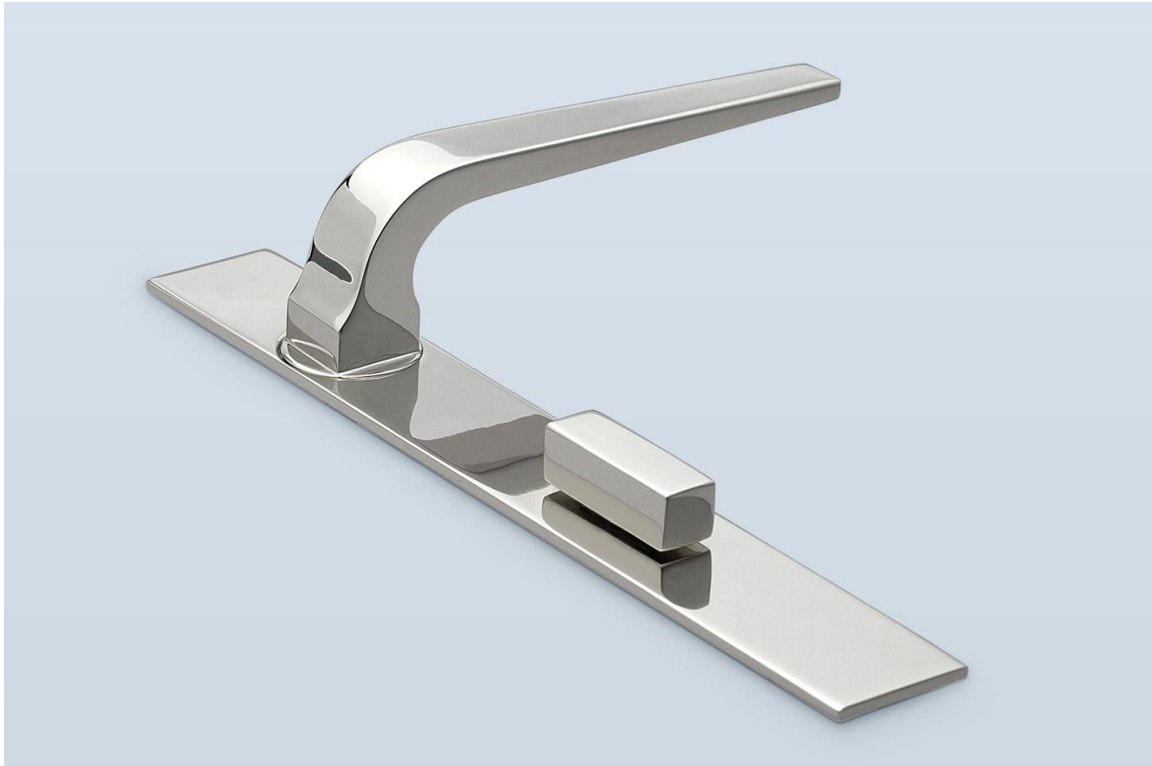

H . T H E O P H I L E

SINCE 1882

► LEVER HT6041 - BACKPLATE HT3100

The HT6041 lever is a European design from the Interwar Period.

See HT3100 for additional backplate information.

LEVER LENGTH	BACKPLATE L x W	PROJECTION
5-1/8" overall	9" x 1-1/4"	1-13/16"