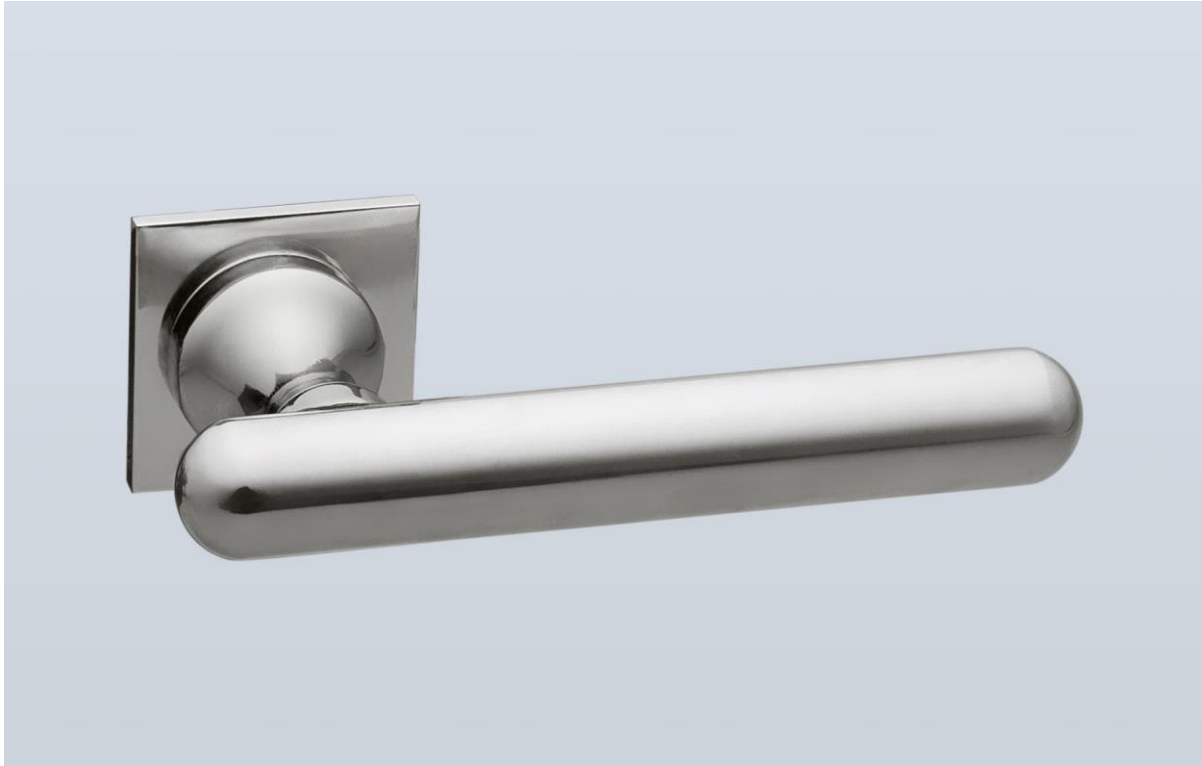

H . T H E O P H I L E

SINCE 1882

► LEVER HT6042 - BACKPLATE HT3101

The HT6042 lever's streamlined, modern aesthetic dates this design to the 1970s.

See HT3101 for additional backplate information.

LEVER LENGTH	BACKPLATE	PROJECTION
4-3/4" overall	1-1/2" square	2"