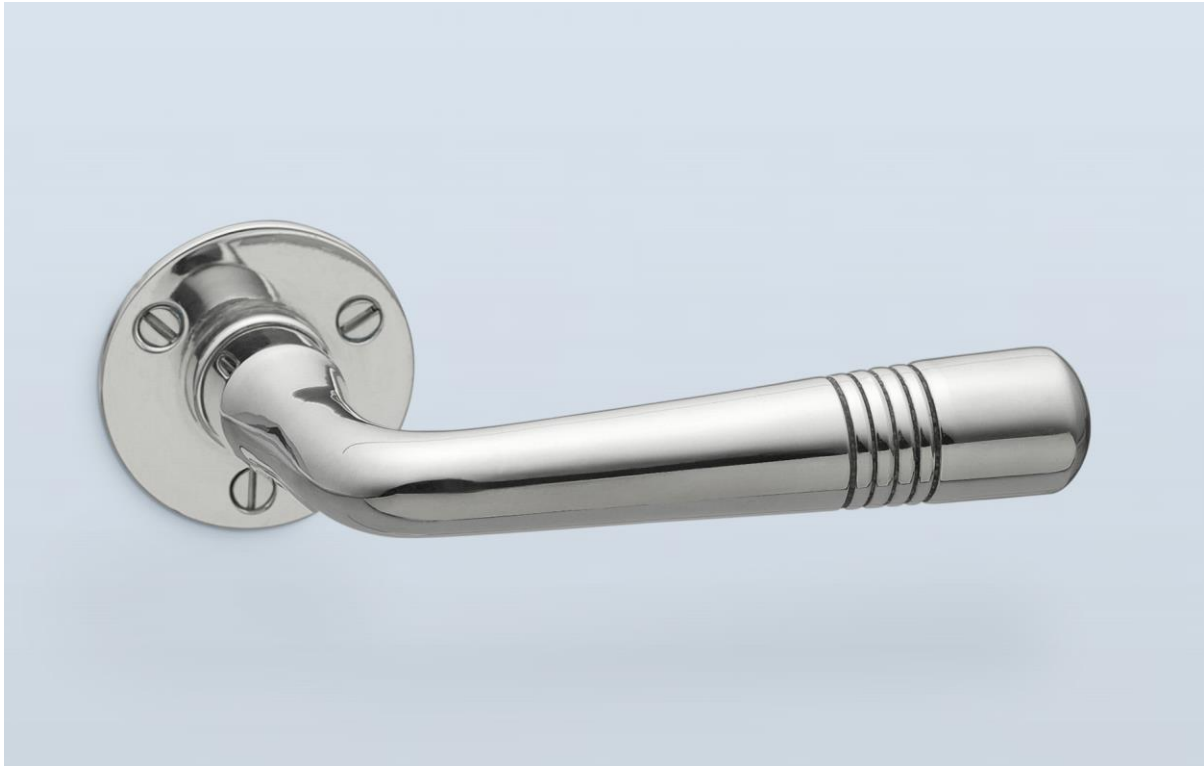

H . T H E O P H I L E

SINCE 1882

► LEVER HT6051 - BACKPLATE HT3043v

A German design from the 1920s, this handsome and generous lever handle suggests both comfort and functionality with its five inscribed lines at the grip.

See HT3043v for additional backplate information.

LEVER LENGTH	BACKPLATE	PROJECTION
5-1/8" overall	2" diameter	2-3/4"