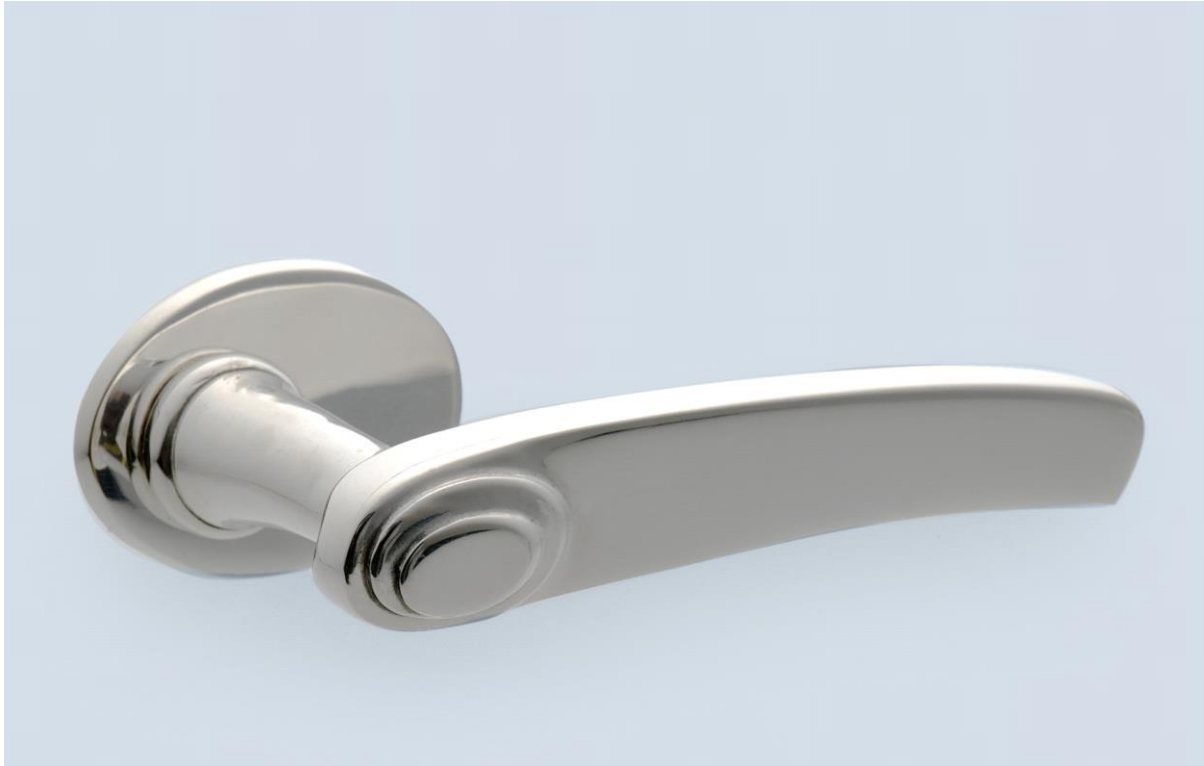

H . T H E O P H I L E

SINCE 1882

► **LEVER HT6077 - BACKPLATE HT3177**

Dating from the 1940s, this lever design of European provenance is both whimsical and functional.

See HT3177 for additional backplate information.

LEVER LENGTH	BACKPLATE L x W	PROJECTION
4-9/16" overall	2-1/4" x 1-5/8"	2-1/2"