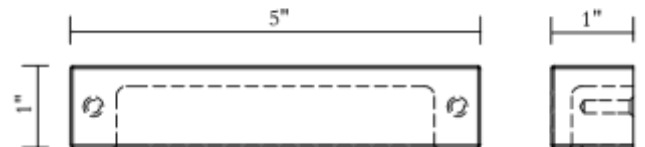

► **EDGE PULL HT9311**

A modern take on the traditional bin pull, the HT9311 rectilinear pull is both modern and minimalist, while offering curved and radiused interior surfaces which are good to the touch.

LENGTH	WIDTH	FULL DEPTH
5"	1"	1"

Mfg: HT9311