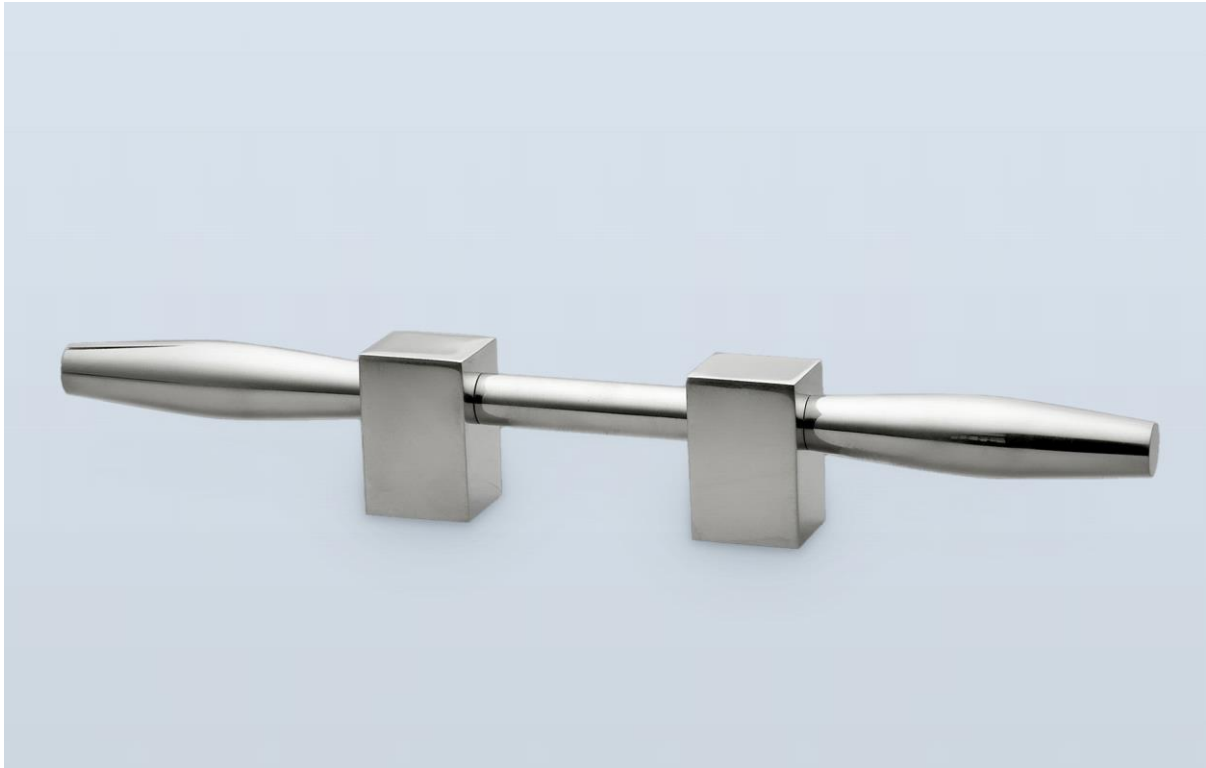

H . T H E O P H I L E

SINCE 1882

---

► **WIRE PULL HT9439**

---

Inspired by a lever design by Legorreta, the HT9439 pulls are bold and monumental, suitable for large doors and appliances.

LENGTH	C-TO-C	WIDTH	PROJECTION
16"		1-1/2"	2-3/8"